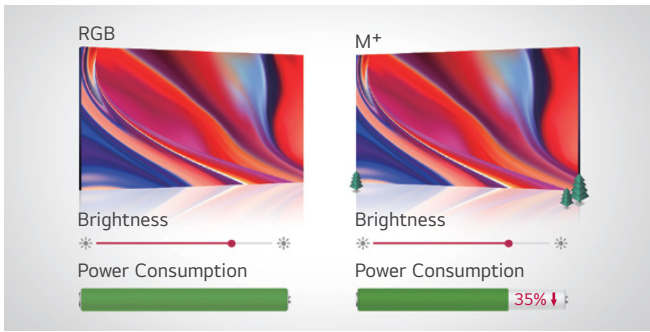

Low Power Consumption Using the M+ Panel

The M+ panel* can offer high energy efficiency and cost savings as decreasing power consumption** by approx.

* M+ IPS reduced approx. by 35% BLU Power consumption (IEC62087, 10 min) compared to RGB IPS, tested under same brightness (@fullwhite, 400 nit)
** Specific features can differ from circumstances.