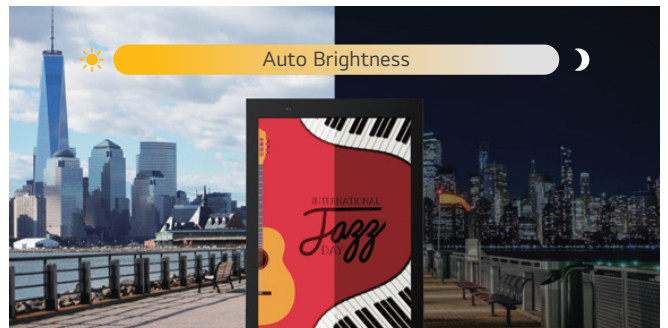

Smart Brightness Control

The screen brightness is automatically adjusted depending on the ambient light. The brightness is increased in light for better visibility, while it is decreased in darkness for efficient power management.

* All images are for illustrative purposes only.