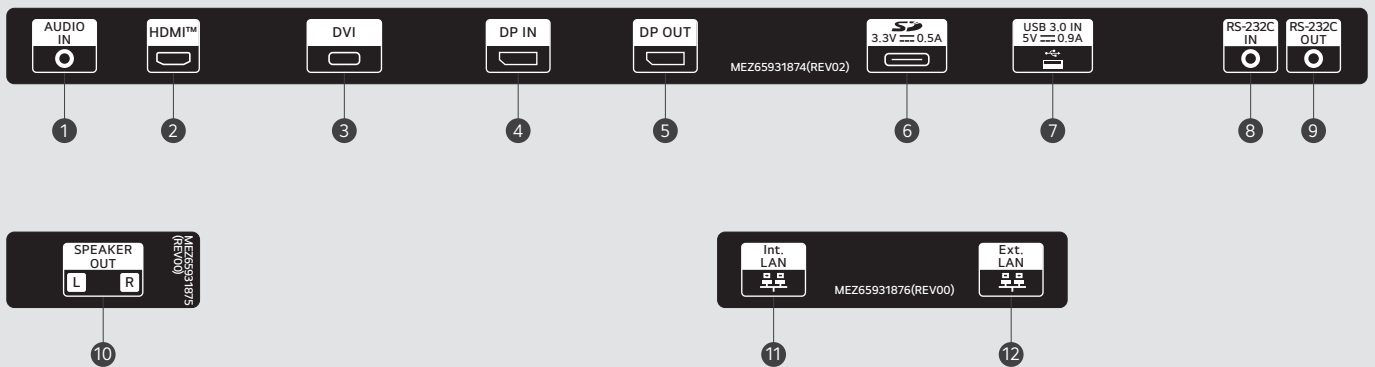

### Web Monitoring

The LG Control Manager\*, the embedded web monitoring program, allows a variety of parameters to be diagnosed in real time such as temperature, ambient light, and gyro sensors. It can be easily controlled at all times.

\* Enabled by wired LAN connection

1 x 1 optional stand

### Optional Stand

Optional stand to allow panel to stand freely and facilitate easy cable management.

\* All images are for illustrative purposes only.

## CONNECTIVITY

190.5 cm (75)

- |            |           |               |               |
|------------|-----------|---------------|---------------|
| ① AUDIO IN | ④ DP IN   | ⑦ USB 3.0 IN  | ⑩ SPEAKER OUT |
| ② HDMI     | ⑤ DP OUT  | ⑧ RS-232C IN  | ⑪ Int. LAN    |
| ③ DVI      | ⑥ SD CARD | ⑨ RS-232C OUT | ⑫ Ext. LAN    |